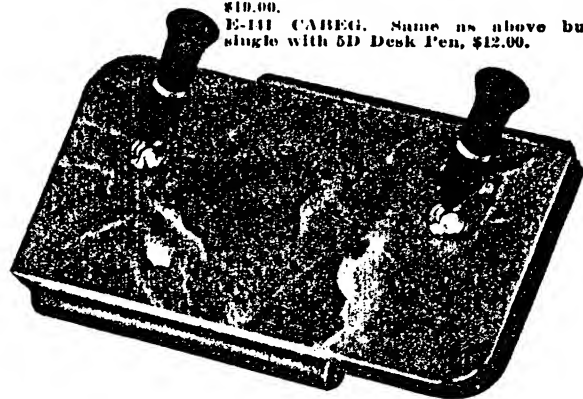

No. D-151 CABUK. Double green Argentine onyx base, two corners rounded with cylindrical antique gold feet. Size 8"x1"x1" high.
D-151 with two No. 71D Pens, $28.00.
No. E-153 CABOK. Same as above but single.
E-153 with No. 74D Pen, $19.00.